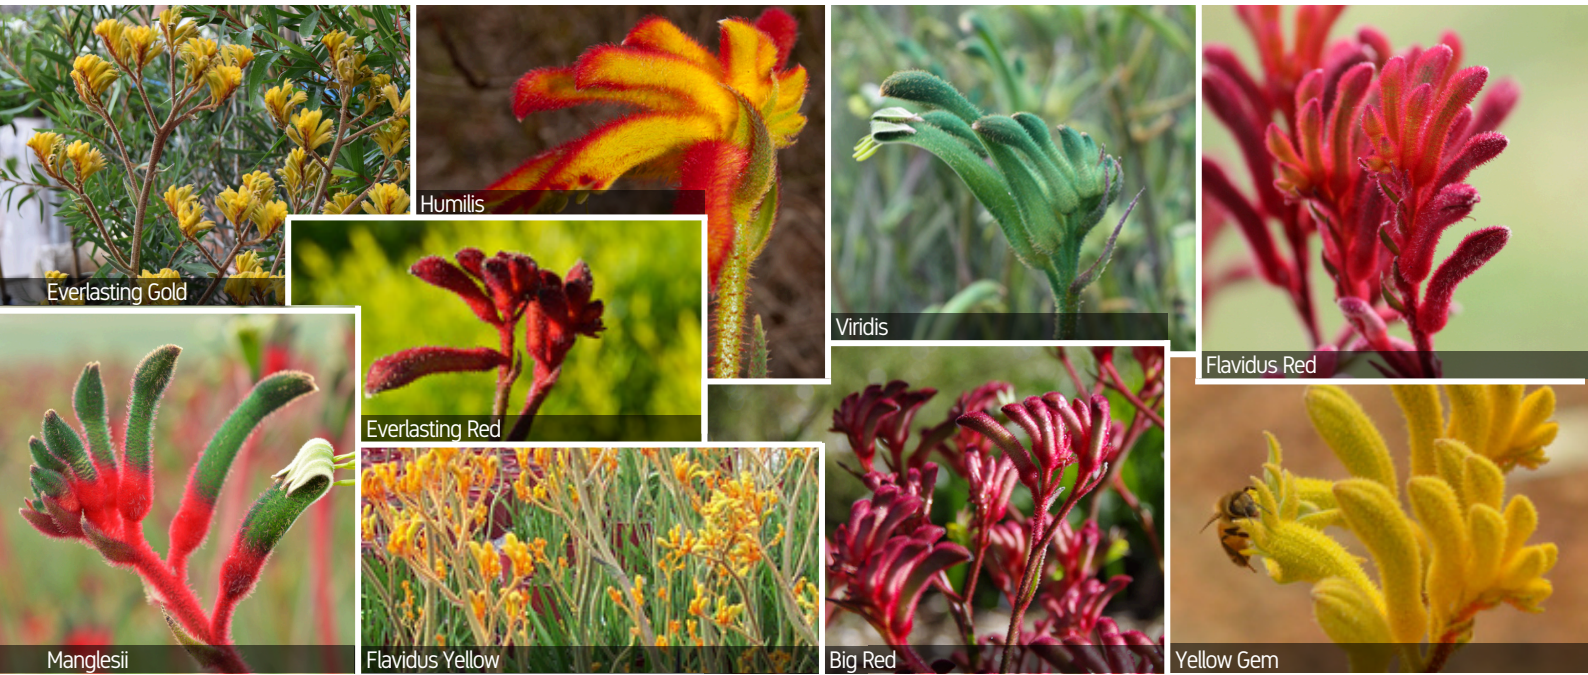

KANGAROO PAW

Anigozanthos, commonly known as kangaroo paw, stands out as the perfect landscaping plant, particularly in autumn, adding vibrant hues and unique textures to outdoor spaces. With their distinctive tubular flowers resembling kangaroo paws, these Australian natives come in a variety of warm autumnal shades, such as deep reds, oranges, and yellows. Their tall, slender stems create an elegant and striking visual impact in gardens, providing a vertical element that complements the horizontal lines of other plants. Anigozanthos is well-suited for landscaping due to its hardiness and ability to thrive in various soil types and climates. Additionally, its drought-tolerant nature makes it a low-maintenance choice for water-conscious gardens. The long-lasting blooms of kangaroo paw can extend well into the autumn months, ensuring a continuous burst of color and interest during this season. Whether used as a focal point, border plant, or in mixed plantings, Anigozanthos adds a touch of Australian beauty to autumn landscapes, making it an excellent choice for garden enthusiasts and landscape designers alike.

ANIGOZANTHOS 'CELEBRATIONS'

BY KINGS PARK & BOTANIC

The Anigozanthos 'Celebrations' range, developed by Kings Park & Botanic Gardens, showcases unprecedented flower colors in Kangaroo Paws. These unique varieties, part of a new era in plant breeding, boast premium qualities akin to the beloved 'Bush Gems' range. With their compact, bushy growth and profuse flowering, 'Celebrations' are low-maintenance, resilient Kangaroo Paws. Ideal for native, rockery, or waterwise gardens, they also shine as feature plants in containers or cut flower arrangements, adding a distinctive burst of color. Drought-resistant and thriving in full sun, they are a perfect fit for various garden settings.