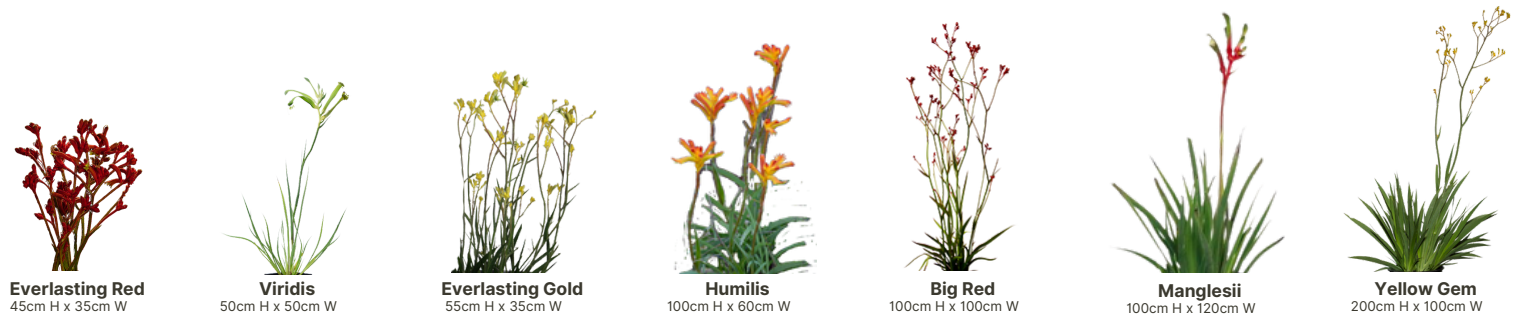

KANGAROO PAW

Anigozanthos, commonly known as kangaroo paw, stands out as the perfect landscaping plant, particularly in autumn, adding vibrant hues and unique textures to outdoor spaces. With their distinctive tubular flowers resembling kangaroo paws, these Australian natives come in a variety of warm autumnal shades, such as deep reds, oranges, and yellows. Their tall, slender stems create an elegant and striking visual impact in gardens, providing a vertical element that complements the horizontal lines of other plants. Anigozanthos is well-suited for landscaping due to its hardiness and ability to thrive in various soil types and climates. Additionally, its drought-tolerant nature makes it a low-maintenance choice for water-conscious gardens. The long-lasting blooms of kangaroo paw can extend well into the autumn months, ensuring a continuous burst of color and interest during this season. Whether used as a focal point, border plant, or in mixed plantings, Anigozanthos adds a touch of Australian beauty to autumn landscapes, making it an excellent choice for garden enthusiasts and landscape designers alike.