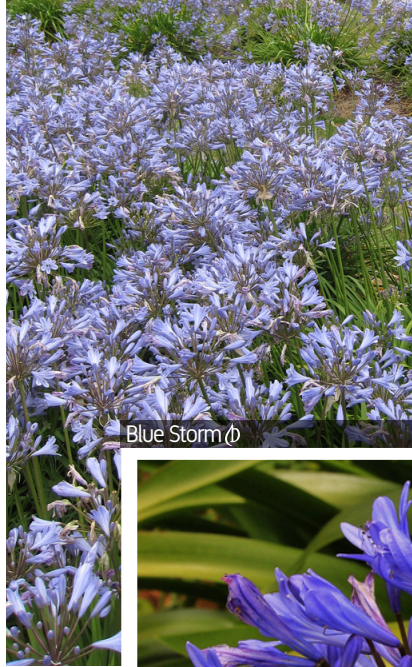

AGAPANTHUS

Agapanthus, commonly known as African Lily, is a beloved perennial plant, renowned for its striking floral displays. Agapanthus produces clusters of funnel-shaped flowers that range in color from deep blue and violet to pure white. These blooms are held aloft on tall, sturdy stalks that rise above the plant's lush, strap-like foliage, creating a dramatic and eye-catching effect in gardens and landscapes. It is particularly valued for its ability to withstand drought and poor soil conditions, making it an excellent choice for low-maintenance gardening. Additionally, Agapanthus attracts pollinators like bees and butterflies, enhancing the biodiversity of the garden.

Blue Storm ♂

Silver Baby

Perpetual Peace

Bingo Blue ♂

Sugar Plum ♂

Snow Storm ♂

Baby Pete ♂

Baby Pete
20cm H X 40cm W

Silver Baby
30cm H X 40cm W

Blue Storm
30cm H X 50cm W

Bingo Blue
40cm H X 60cm W

Sugar Plum
40cm H X 60cm W

Perpetual Peace
40cm H X 60cm W

Snow Storm
80cm H X 55cm W