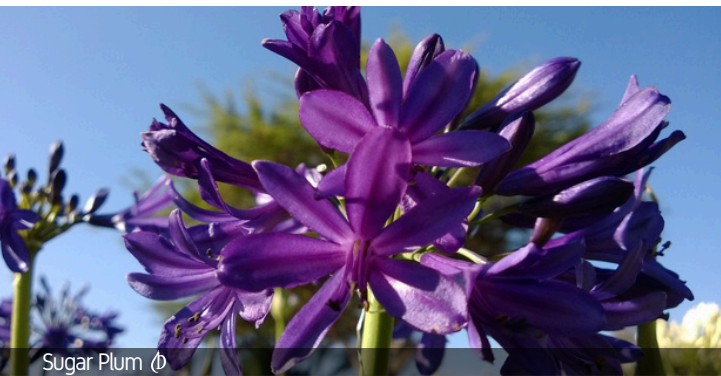

AGAPANTHUS

Agapanthus, commonly known as African Lily, is a beloved perennial plant, renowned for its striking floral displays. Agapanthus produces clusters of funnel-shaped flowers that range in color from deep blue and violet to pure white. These blooms are held aloft on tall, sturdy stalks that rise above the plant's lush, strap-like foliage, creating a dramatic and eye-catching effect in gardens and landscapes. It is particularly valued for its ability to withstand drought and poor soil conditions, making it an excellent choice for low-maintenance gardening. Additionally, Agapanthus attracts pollinators like bees and butterflies, enhancing the biodiversity of the garden.

Blue Storm ♂

Silver Baby

Perpetual Peace

Bingo Blue ♂

Sugar Plum ♂

Snow Storm ♂

Baby Pete ♂

Baby Pete
20cm H X 40cm W

Silver Baby
30cm H X 40cm W

Blue Storm
30cm H X 50cm W

Bingo Blue
40cm H X 60cm W

Sugar Plum
40cm H X 60cm W

Perpetual Peace
40cm H X 60cm W

Snow Storm
80cm H X 55cm W