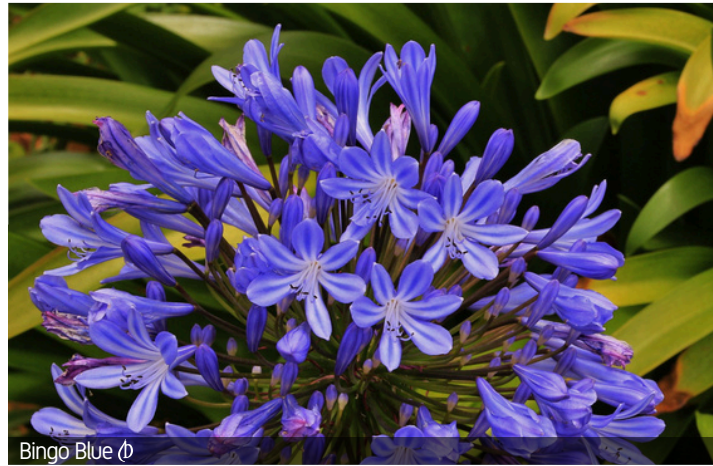

AGAPANTHUS

Agapanthus, commonly known as African Lily, is a beloved perennial plant, renowned for its striking floral displays. Agapanthus produces clusters of funnel-shaped flowers that range in color from deep blue and violet to pure white. These blooms are held aloft on tall, sturdy stalks that rise above the plant's lush, strap-like foliage, creating a dramatic and eye-catching effect in gardens and landscapes. It is particularly valued for its ability to withstand drought and poor soil conditions, making it an excellent choice for low-maintenance gardening. Additionally, Agapanthus attracts pollinators like bees and butterflies, enhancing the biodiversity of the garden.

Blue Storm ♂

Silver Baby

Perpetual Peace

Bingo Blue ♂

Sugar Plum ♂

Snow Storm ♂

Baby Pete ♂

Baby Pete
20cm H X 40cm W

Silver Baby
30cm H X 40cm W

Blue Storm
30cm H X 50cm W

Bingo Blue
40cm H X 60cm W

Sugar Plum
40cm H X 60cm W

Perpetual Peace
40cm H X 60cm W

Snow Storm
80cm H X 55cm W